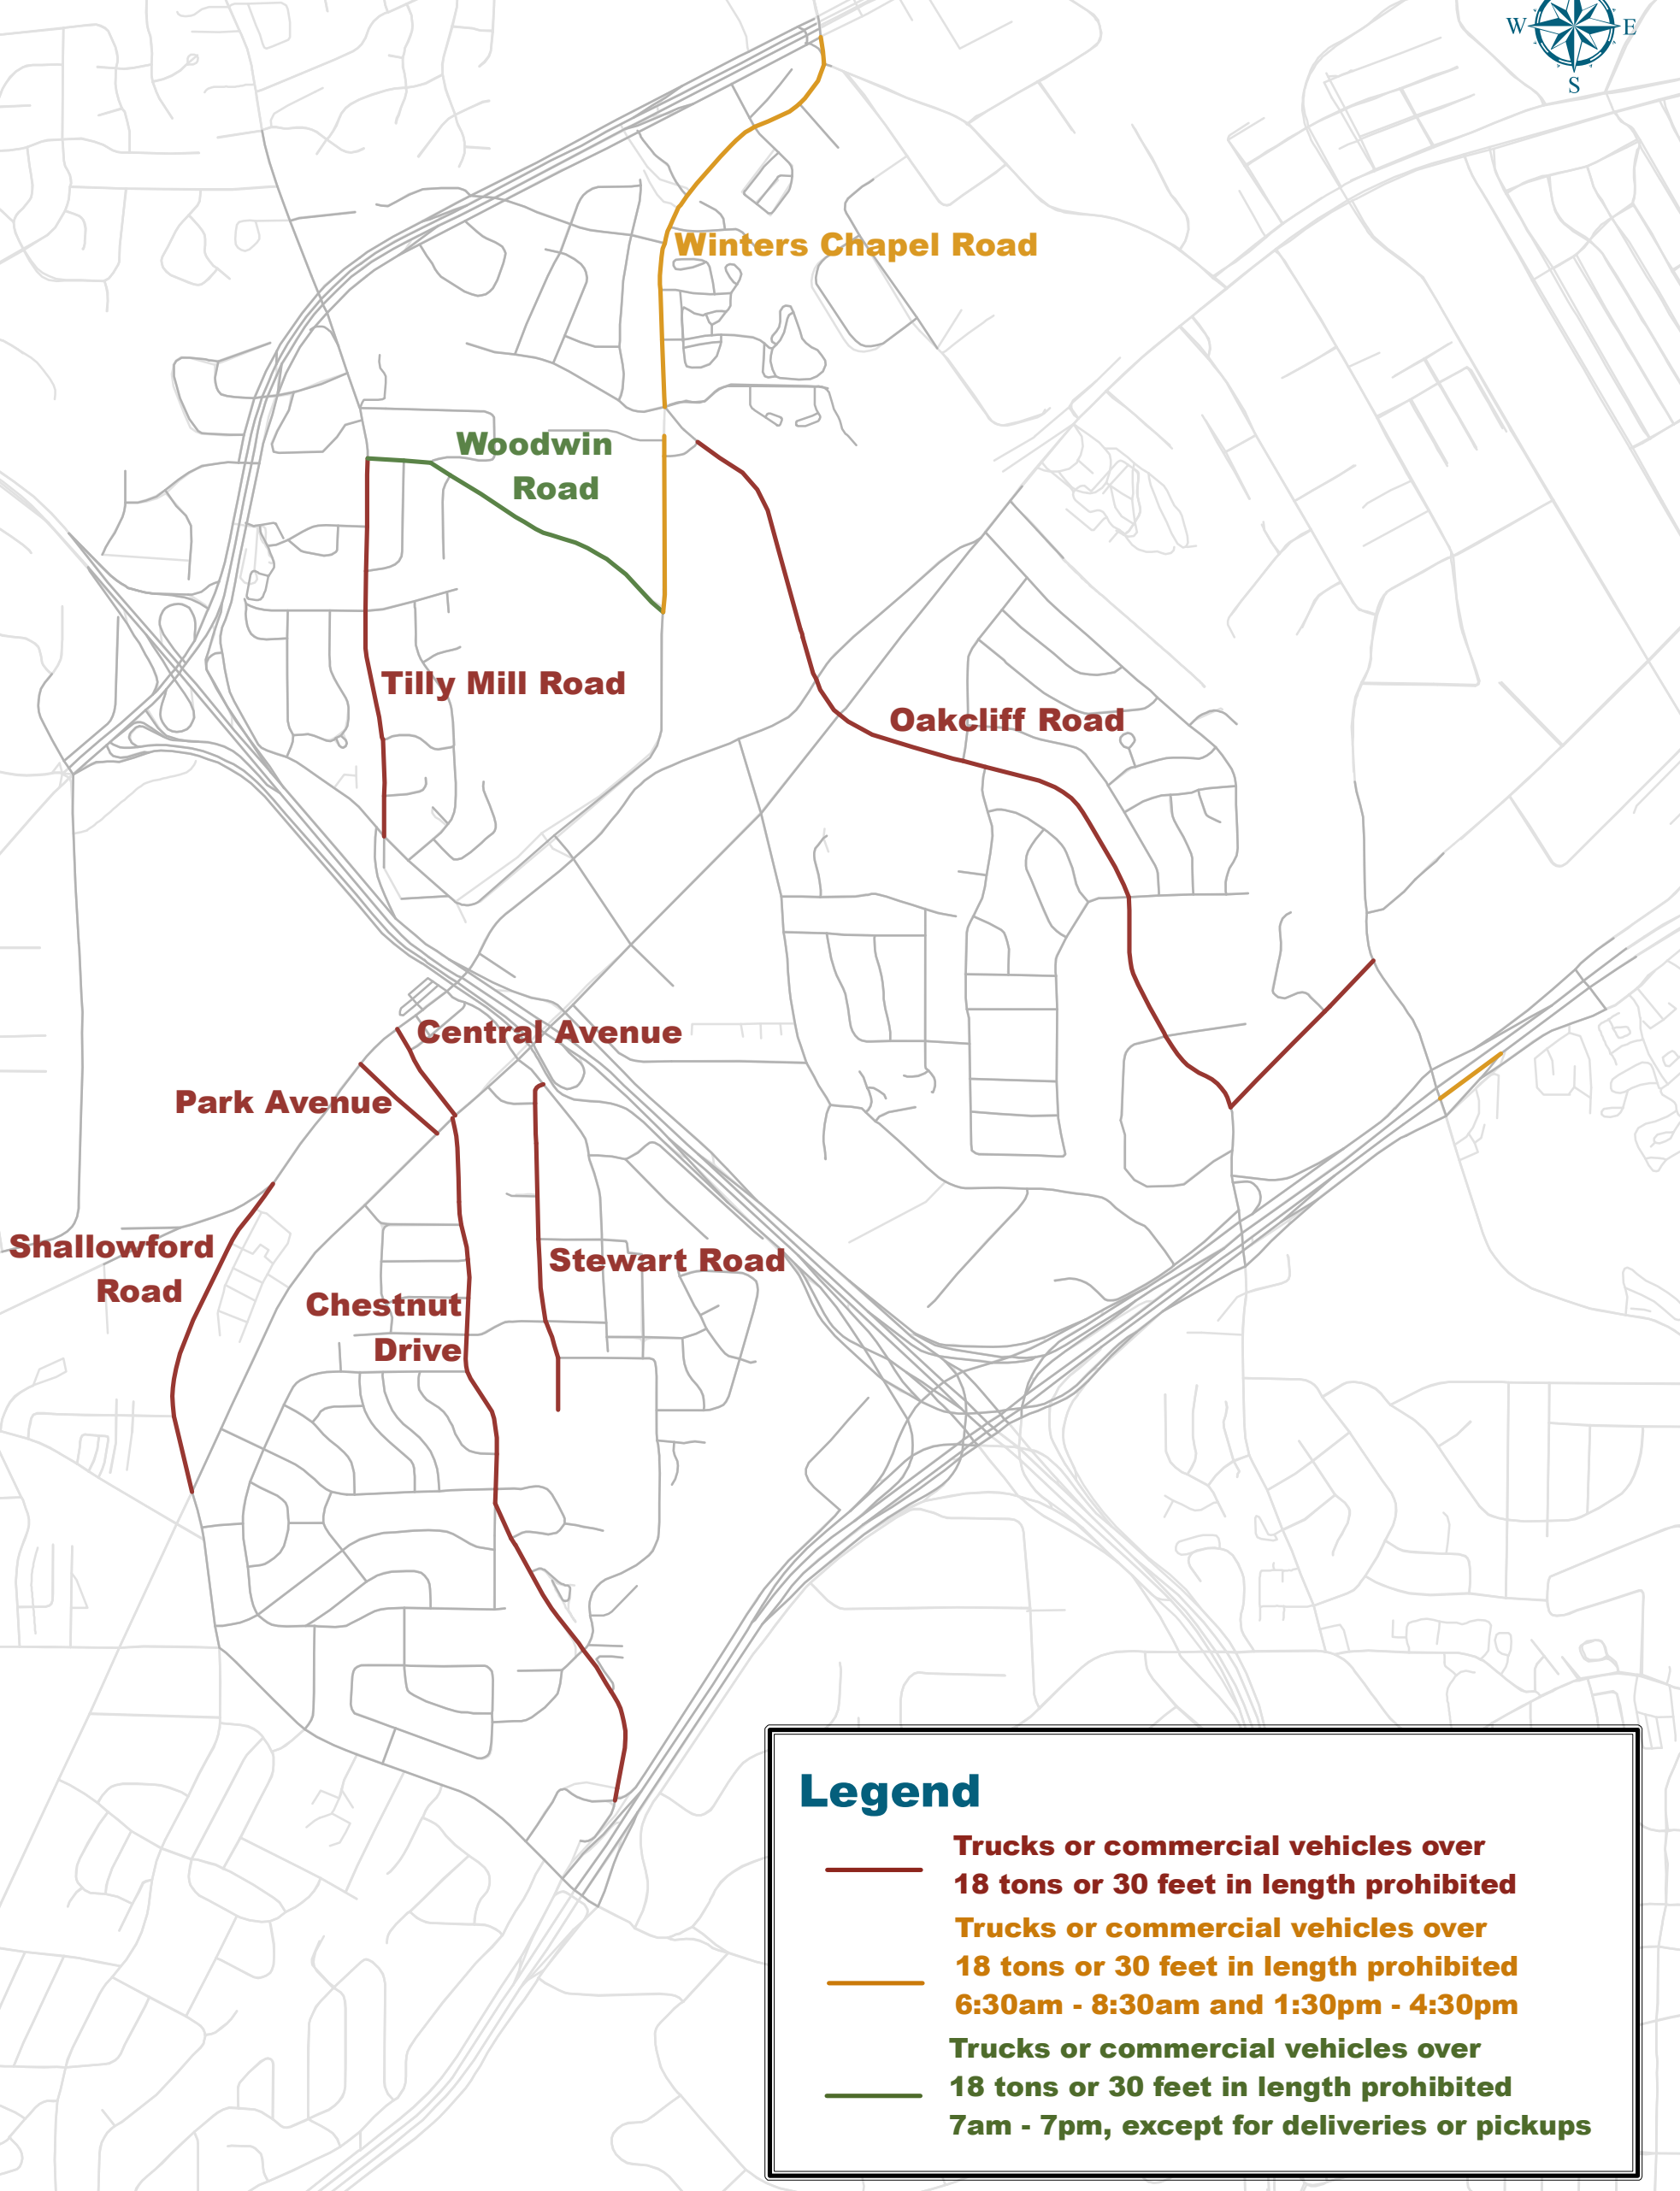

# Truck & Commercial Vehicle Restrictions

**Legend**

- Trucks or commercial vehicles over 18 tons or 30 feet in length prohibited
- Trucks or commercial vehicles over 18 tons or 30 feet in length prohibited 6:30am - 8:30am and 1:30pm - 4:30pm
- Trucks or commercial vehicles over 18 tons or 30 feet in length prohibited 7am - 7pm, except for deliveries or pickups